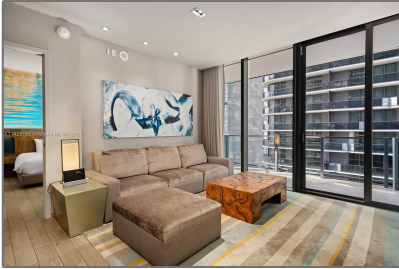

Residential Lease For Rent

750 Sqft - 788 Brickell Plaza # 905, Miami, Florida 33131

Basic [Details](#)

Property Type: **Residential Lease**

Listing Type: **For Rent**

Listing ID: **A11425160**

Price: **\$6,500**