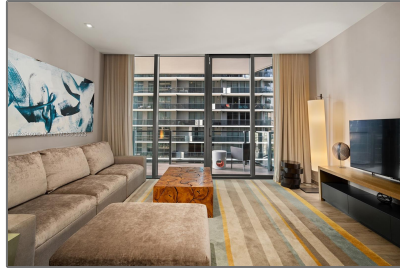

Residential Lease For Rent

750 Sqft - 788 Brickell Plaza # 905, Miami, Florida 33131

Basic [Details](#)

Property Type: **Residential Lease**

Listing Type: **For Rent**

Listing ID: **A11425160**

Price: **\$6,500**