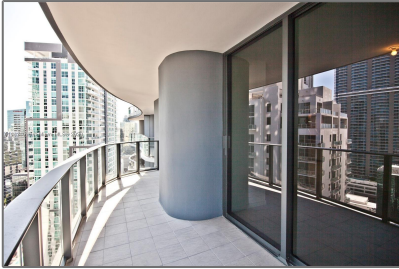

Residential Lease For Rent

1,022 Sqft - 1000 Brickell Plz # 3505, Miami,
Florida 33131

Basic [Details](#)

Property Type: **Residential Lease**

Listing Type: **For Rent**

Listing ID: **A11424995**

Price: **\$6,000**