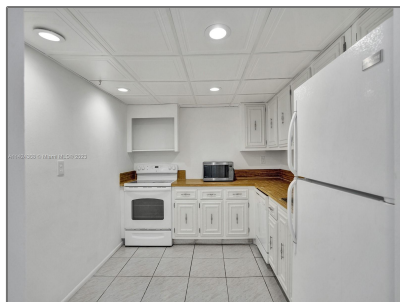

Residential Lease For Rent

1,130 Sqft - 800 Parkview Dr # 118, Hallandale Beach, Florida 33009

Basic [Details](#)

Property Type: **Residential Lease**

Listing Type: **For Rent**

Listing ID: **A11424368**

Price: **\$2,100**