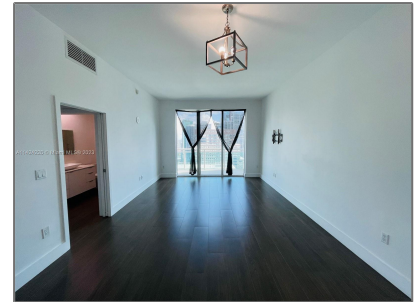

Residential Lease For Rent

688 Sqft - 950 Brickell Bay Dr # 4102, Miami, Florida 33131

Basic [Details](#)

Property Type: **Residential Lease**

Listing Type: **For Rent**

Listing ID: **A11424226**

Price: **\$3,250**