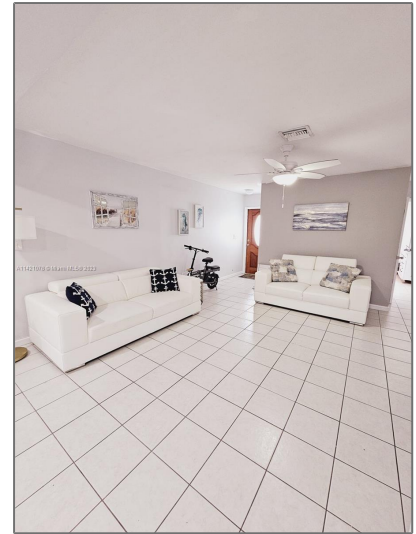

Residential Lease For Rent

1,399 Sqft - 6295 W 16th Ave, Hialeah, Florida
33012

Basic [Details](#)

Property Type: **Residential Lease**

Listing Type: **For Rent**

Listing ID: **A11421078**

Price: **\$3,200**