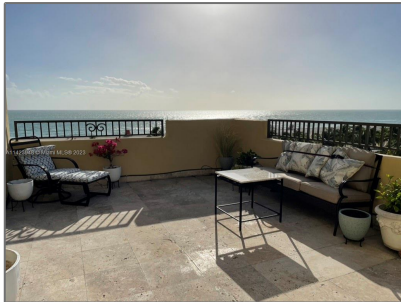

# Residential Lease For Rent

1,720 Sqft - 1330 Ocean Dr, Miami Beach, Florida  
33139