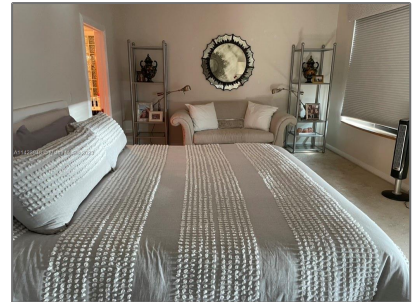

## Basic [Details](#)

Property Type:	<b>Residential Lease</b>
Listing Type:	<b>For Rent</b>
Listing ID:	<b>A11423948</b>
Price:	<b>\$27,000</b>
Bedrooms:	<b>2</b>
Bathrooms:	<b>2</b>
Half Bathrooms:	<b>1</b>
Square Footage:	<b>1,720 Sqft</b>
Year Built:	<b>1936</b>