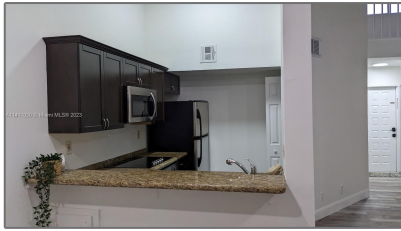

# Residential Lease For Rent

1,202 Sqft - 13906 SW 93rd Ln # 13906, Miami, Florida 33186