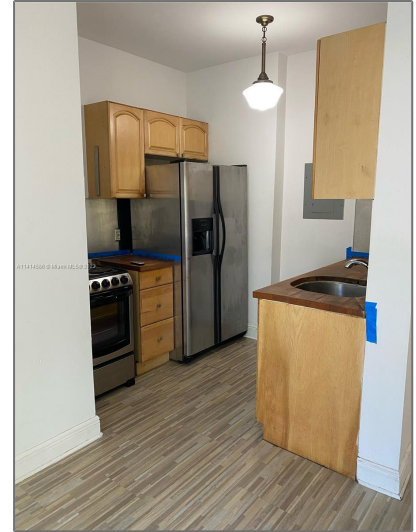

Residential Lease For Rent

580 Sqft - 4035 N Meridian Ave # 104, Miami Beach, Florida 33140

Basic [Details](#)

Property Type: **Residential Lease**

Listing Type: **For Rent**

Listing ID: **A11414586**

Price: **\$1,798**