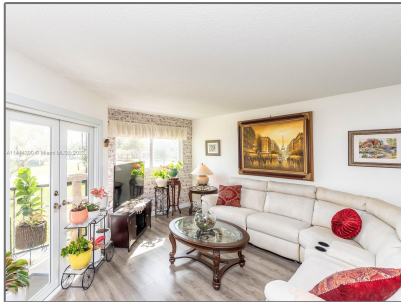

Residential For Sale

1,056 Sqft - 901 SW 138 Ave # 212C, Pembroke Pines, Florida 33027

Basic Details

Property Type:	Residential
Listing Type:	For Sale
Listing ID:	A11414390
Price:	\$219,900
Bedrooms:	1
Bathrooms:	1
Half Bathrooms:	1
Square Footage:	1,056 Sqft
Year Built:	1993

Address Map

Country:	US
State:	FL
County:	Broward County
City:	Pembroke Pines
Zipcode:	33027
Street:	901 SW 138 Ave # 212C
Building Name:	PLYMOUTH AT CENTURY VILLA
Floor Number:	0

Features

<input checked="" type="checkbox"/>	Heating System:	Central
<input checked="" type="checkbox"/>	Cooling System:	Central Air
<input checked="" type="checkbox"/>	View:	Garden View, Other View
<input checked="" type="checkbox"/>	Pet Allowed:	Restrictions Or Possible Restrictions
<input checked="" type="checkbox"/>	Patio:	Open Balcony