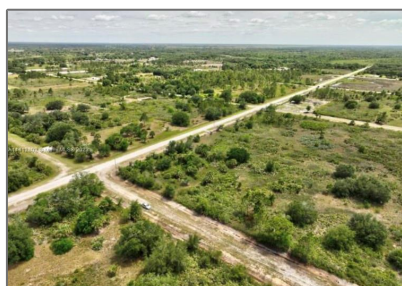

Land/boat Docks For Sale

- 15424 NW 314, Okeechobee, Florida 34972

Basic [Details](#)

Property Type: **Land/boat Docks**

Listing Type: **For Sale**

Listing ID: **A11412802**

Price: **\$39,000**

Address [Map](#)