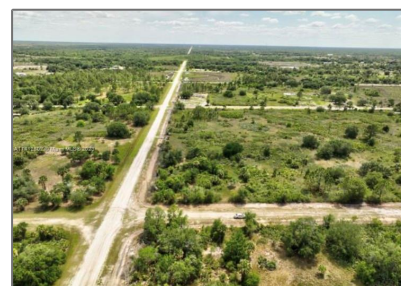

Land/boat Docks For Sale

- 15424 NW 314, Okeechobee, Florida 34972

Basic [Details](#)

Property Type: **Land/boat Docks**

Listing Type: **For Sale**

Listing ID: **A11412802**

Price: **\$39,000**

Address [Map](#)

Country: **US**

State: **FL**

County: **Okeechobee County**

City: **Okeechobee**

Zipcode: **34972**

Street: **15424 NW 314**

Building Name: **Viking**

Floor Number: **0**