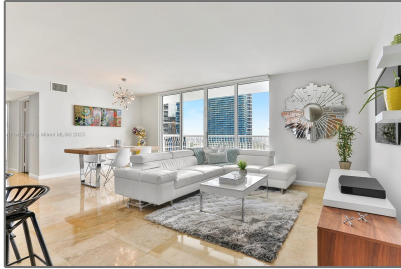

Residential Lease For Rent

1,105 Sqft - 1200 Brickell Bay Dr # 3123, Miami, Florida 33131

Basic [Details](#)

Property Type: **Residential Lease**

Listing Type: **For Rent**

Listing ID: **A11412669**

Price: **\$3,800**

City: **Miami**

Zipcode: **33131**

Street: **1200 Brickell Bay
Dr # 3123**

Building Name: **THE CLUB AT
BRICKELL BAY**

Floor Number: **0**

Longitude: **W81° 48' 34.7"**

Features

Swimming Pool: **In Ground**