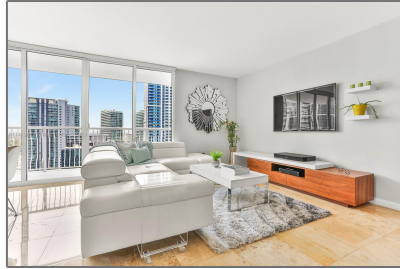

Residential Lease For Rent

1,105 Sqft - 1200 Brickell Bay Dr # 3123, Miami, Florida 33131

Basic [Details](#)

Property Type: **Residential Lease**

Listing Type: **For Rent**

Listing ID: **A11412669**

Price: **\$3,800**

City: **Miami**

Zipcode: **33131**

Street: **1200 Brickell Bay
Dr # 3123**

Building Name: **THE CLUB AT
BRICKELL BAY**

Floor Number: **0**

Longitude: **W81° 48' 34.7"**

Features

Swimming Pool: **In Ground**