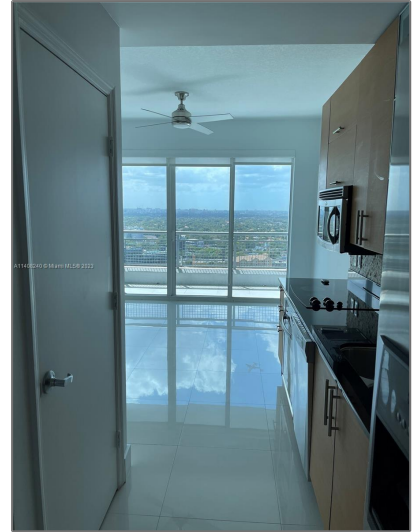

Residential Lease For Rent

638 Sqft - 60 SW 13th St # 2213, Miami, Florida
33130

Basic Details

Property Type:	Residential Lease
Listing Type:	For Rent
Listing ID:	A11408240
Price:	\$2,850
Bedrooms:	1
Bathrooms:	1
Half Bathrooms:	1
Square Footage:	638 Sqft
Year Built:	2008