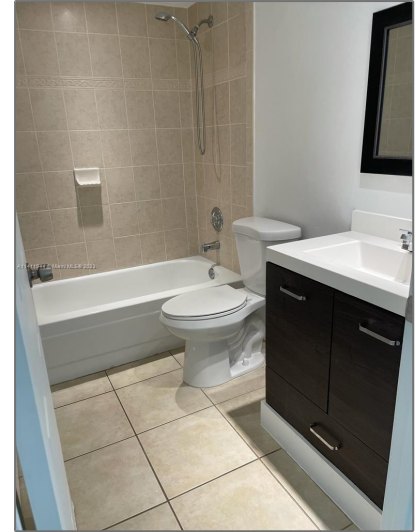

Residential Lease For Rent

1,190 Sqft - 10630 SW 158th Ct # 104, Miami, Florida 33196

Basic [Details](#)

Property Type: **Residential Lease**

Listing Type: **For Rent**

Listing ID: **A11411944**

Price: **\$2,750**

Bedrooms: **3**

Bathrooms: **2**

Square Footage: **1,190 Sqft**

Year Built: **1990**

Address [Map](#)

Country: **US**

State: **FL**

County: **Miami-Dade County**