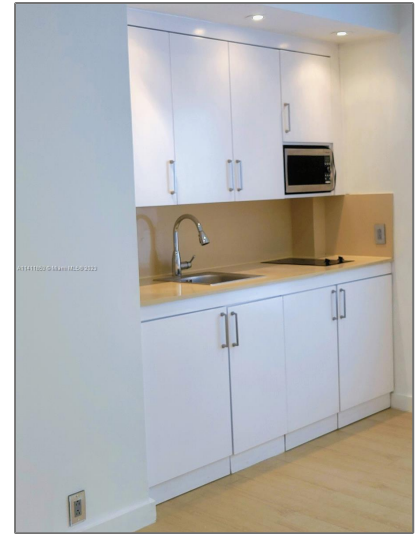

Residential For Sale

290 Sqft - 642 Michigan Ave # 6, Miami Beach,
Florida 33139

Basic [Details](#)

Property Type:	Residential
Listing Type:	For Sale
Listing ID:	A11411853
Price:	\$185,000
Bathrooms:	1
Square Footage:	290 Sqft
Year Built:	1925

Address [Map](#)

Country:	US
State:	FL
County:	Miami-Dade County
City:	Miami Beach
Zipcode:	33139
Street:	642 Michigan Ave # 6
Building Name:	Sevilla Condo

Features

<input checked="" type="checkbox"/>	Cooling System:	Wall/window Unit(s)
<input checked="" type="checkbox"/>	View:	Other View