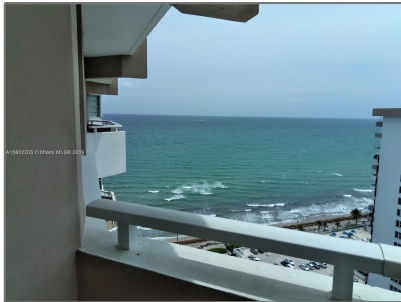

Residential Lease For Rent

870 Sqft - 1980 S Ocean Dr # 22A, Hallandale
Beach, Florida 33009

Basic [Details](#)

Property Type:	Residential Lease
Listing Type:	For Rent
Listing ID:	A11411705
Price:	\$2,500
Bedrooms:	1
Bathrooms:	1
Half Bathrooms:	1
Square Footage:	870 Sqft
Year Built:	1971

Address [Map](#)

Country:	US
State:	FL
County:	Broward County
City:	Hallandale Beach
Zipcode:	33009
Street:	1980 S Ocean Dr # 22A
Building Name:	HEMISPHERES CONDO
Floor Number:	0

Features

<input checked="" type="checkbox"/>	Swimming Pool:	In Ground
<input checked="" type="checkbox"/>	Heating System:	Other
<input checked="" type="checkbox"/>	Cooling System:	Electric
<input checked="" type="checkbox"/>	View:	Ocean
<input checked="" type="checkbox"/>	Patio:	Open Balcony
<input checked="" type="checkbox"/>	Furnished:	Unfurnished