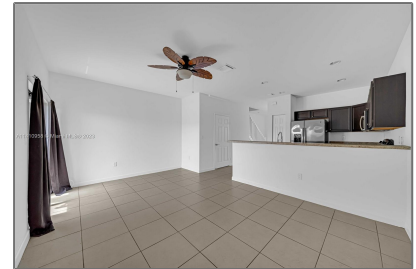

Residential Lease For Rent

1,224 Sqft - 568 SE 32nd Ave # 568, Homestead,
Florida 33033

Basic [Details](#)

Property Type: **Residential Lease**

Listing Type: **For Rent**

Listing ID: **A11410958**

Price: **\$2,300**

State: **FL**

County: **Miami-Dade County**

City: **Homestead**

Zipcode: **33033**

Street: **568 SE 32nd Ave #
568**

Building Name: **MARTINIQUE AT
OASIS REPLA**

Features

Heating System: **Central**