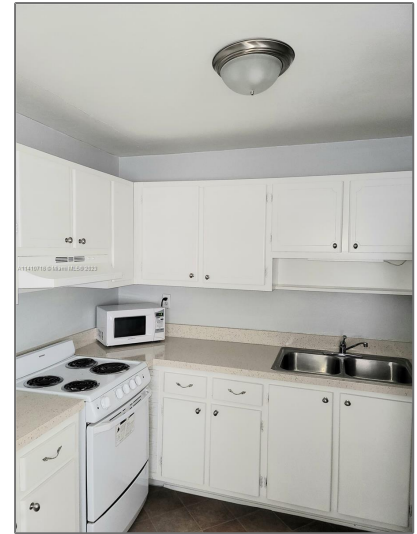

Residential Lease For Rent

775 Sqft - 810 Lake Shore Dr # 37, Lake Park,
Florida 33403

Basic [Details](#)

Property Type: **Residential Lease**

Listing Type: **For Rent**

Listing ID: **A11410718**

Price: **\$1,600**