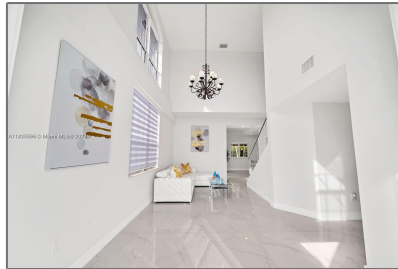

# Residential Lease For Rent

2,720 Sqft - 3436 SW SW 88 PL # 0, Miami,  
Florida 33165