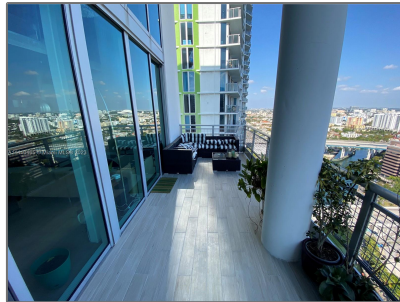

# Residential Lease For Rent

1,255 Sqft - 690 SW 1st Ct # 3113, Miami, Florida 33130