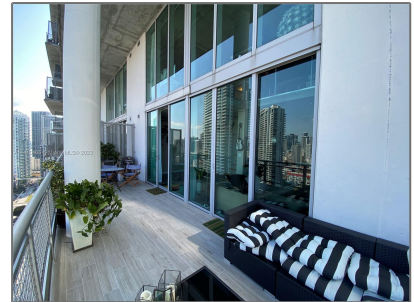

# Residential Lease For Rent

1,255 Sqft - 690 SW 1st Ct # 3113, Miami, Florida 33130