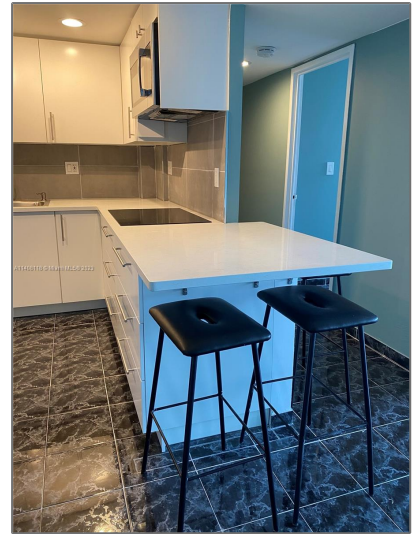

## Basic [Details](#)

Property Type: **Residential Lease**

Listing Type: **For Rent**

Listing ID: **A11408118**

Price: **\$1,800**

Bedrooms: **1**

Bathrooms: **1**

Square Footage: **740 Sqft**