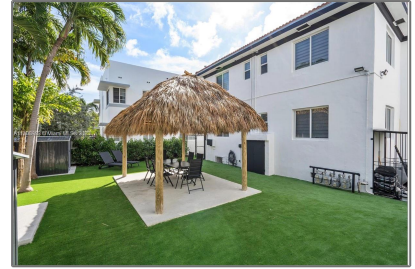

Residential Lease For Rent

900 Sqft - 815 W 39th St # 1, Miami Beach,
Florida 33140

Basic [Details](#)

Property Type: **Residential Lease**

Listing Type: **For Rent**

Listing ID: **A11408333**

Price: **\$3,000**

County: **Miami-Dade County**

City: **Miami Beach**

Zipcode: **33140**

Street: **815 W 39th St # 1**

Building Name: **GARDEN SUB AMD
PL**

Floor Number: **0**

Longitude: **W81° 51' 57.5"**

Features