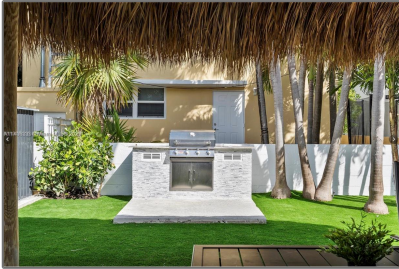

Residential Lease For Rent

900 Sqft - 815 W 39th St # 1, Miami Beach,
Florida 33140

Basic [Details](#)

Property Type: **Residential Lease**

Listing Type: **For Rent**

Listing ID: **A11408333**

Price: **\$3,000**

Bedrooms: **2**

Bathrooms: **2**

Square Footage: **900 Sqft**

Year Built: **1938**

Lot Area: **5,500 Sqft**

Address [Map](#)

Country: **US**

State: **FL**

County: **Miami-Dade County**

City: **Miami Beach**

Zipcode: **33140**

Street: **815 W 39th St # 1**

Building Name: **GARDEN SUB AMD
PL**

Floor Number: **0**

Longitude: **W81° 51' 57.5"**

Features