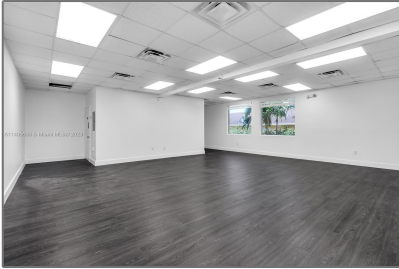

# Commercial Sale For Sale

- 35 SW 114th Ave # 206, Sweetwater, Florida  
33174