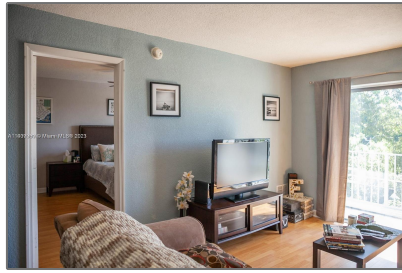

Residential Lease For Rent

596 Sqft - 445 SW 11th St # 408, Miami, Florida
33130

Basic [Details](#)

Property Type: **Residential Lease**

Listing Type: **For Rent**

Listing ID: **A11409989**

Price: **\$2,200**