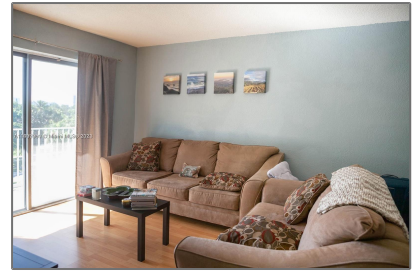

Residential Lease For Rent

596 Sqft - 445 SW 11th St # 408, Miami, Florida
33130

Basic [Details](#)

Property Type: **Residential Lease**

Listing Type: **For Rent**

Listing ID: **A11409989**

Price: **\$2,200**

City: **Miami**

Zipcode: **33130**

Street: **445 SW 11th St #
408**

Building Name: **BRICKELL WEST
CONDO**

Floor Number: **0**

Longitude: **W81° 47' 54.9"**

Features

Furnished: