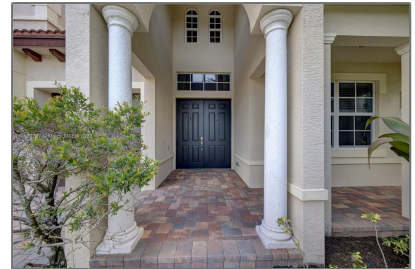

# Residential Lease For Rent

4,315 Sqft - 434 Rudder Cay Way # 434, Jupiter,  
Florida 33458

## Basic [Details](#)

Property Type:	<b>Residential Lease</b>
Listing Type:	<b>For Rent</b>
Listing ID:	<b>A11409237</b>
Price:	<b>\$6,900</b>
Bedrooms:	<b>5</b>
Bathrooms:	<b>5</b>
Square Footage:	<b>4,315 Sqft</b>
Year Built:	<b>2014</b>
Lot Area:	<b>16,949 Sqft</b>

## Address [Map](#)

Country:	<b>US</b>
State:	<b>FL</b>
County:	<b>Palm Beach County</b>
City:	<b>Jupiter</b>
Zipcode:	<b>33458</b>
Street:	<b>434 Rudder Cay Way # 434</b>
Building Name:	<b>LOXAHATCHEE RESERVE</b>
Floor Number:	<b>0</b>