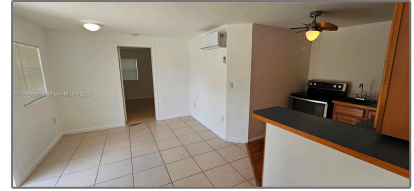

Residential Lease For Rent

3,256 Sqft - 310 Olive Ave # C, Port St. Lucie,
Florida 34952

Basic [Details](#)

Property Type:	Residential Lease
Listing Type:	For Rent
Listing ID:	A11406056
Price:	\$1,450
Bedrooms:	1
Bathrooms:	1
Square Footage:	3,256 Sqft
Year Built:	1959
Lot Area:	20,038 Sqft

Features

<input checked="" type="checkbox"/>	Pet Allowed:	Yes, No
<input checked="" type="checkbox"/>	Furnished:	Unfurnished

Address [Map](#)

Country:	US
State:	FL
County:	St Lucie County
City:	Port St. Lucie
Zipcode:	34952
Street:	310 Olive Ave # C
Building Name:	RIVER PARK UNIT 2
Floor Number:	0
Longitude:	W81° 40' 11.2"
Latitude:	N27° 19' 55.9"