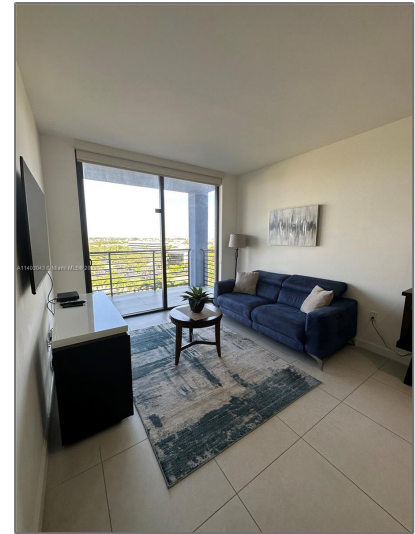

Residential Lease For Rent

686 Sqft - 5350 NW 84th Ave # 903, Doral, Florida 33166

Basic [Details](#)

Property Type: **Residential Lease**

Listing Type: **For Rent**

Listing ID: **A11403043**

Price: **\$3,000**