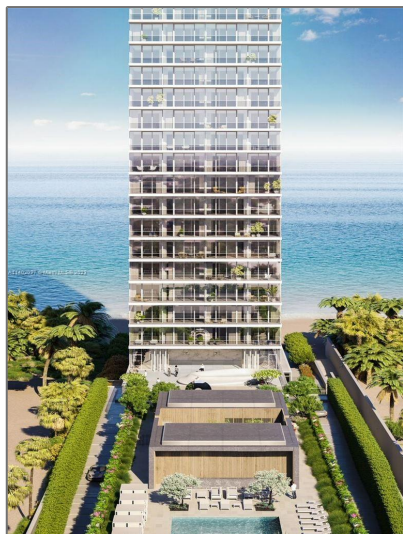

Residential Lease For Rent

2,917 Sqft - 2000 S Ocean Dr # 22B, Hallandale Beach, Florida 33009

Basic [Details](#)

Property Type:	Residential Lease
Listing Type:	For Rent
Listing ID:	A11402027
Price:	\$22,500
Bedrooms:	3
Bathrooms:	3
Half Bathrooms:	1
Square Footage:	2,917 Sqft
Year Built:	2022

Address [Map](#)

Country:	US
State:	FL
County:	Broward County
City:	Hallandale Beach

Zipcode:	33009
Street:	2000 S Ocean Dr # 22B
Building Name:	2000 OCEAN CONDO
Floor Number:	0
Longitude:	W81° 52' 49.4"
Latitude:	N25° 58' 43.8"