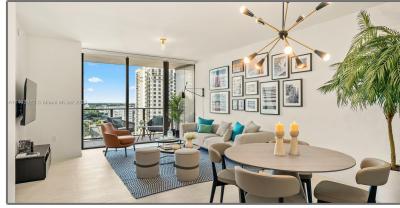

Residential Lease For Rent

826 Sqft - 1000 Brickell Plaza # 2711, Miami,
Florida 33131

Basic [Details](#)

Property Type: **Residential Lease**

Listing Type: **For Rent**

Listing ID: **A11403822**

Price: **\$8,000**

County: **Miami-Dade County**

City: **Miami**

Zipcode: **33131**

Street: **1000 Brickell Plaza
2711**

Building Name: **BRICKELL
FLATIRON CONDO**

Floor Number: **0**

Longitude: **W81° 48' 26.2"**

Features