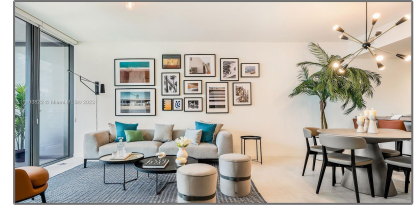

Residential Lease For Rent

826 Sqft - 1000 Brickell Plaza # 2711, Miami,
Florida 33131

Basic [Details](#)

Property Type: **Residential Lease**

Listing Type: **For Rent**

Listing ID: **A11403822**

Price: **\$8,000**