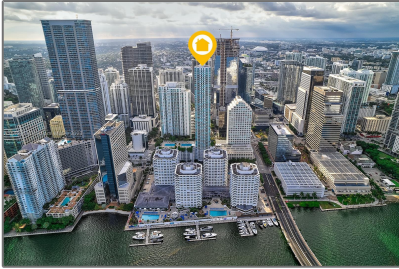

Residential Lease For Rent

986 Sqft - 950 Brickell Bay Dr # 1806, Miami, Florida 33131

Basic [Details](#)

Property Type:	Residential Lease
Listing Type:	For Rent
Listing ID:	A11403818
Price:	\$4,500
Bedrooms:	2
Bathrooms:	2
Square Footage:	986 Sqft
Year Built:	2008

Address [Map](#)

Country:	US
State:	FL
County:	Miami-Dade County
City:	Miami
Zipcode:	33131
Street:	950 Brickell Bay Dr # 1806
Building Name:	THE PLAZA 851 BRICKELL CO
Floor Number:	0
Longitude:	W81° 48' 35.6"