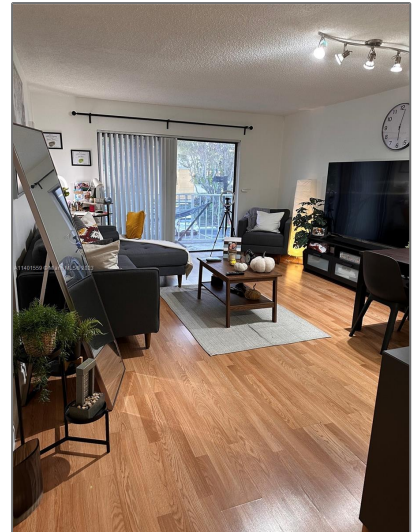

Residential Lease For Rent

670 Sqft - 9301 SW 92nd Ave # B204, Miami,
Florida 33176

Basic [Details](#)

Property Type: **Residential Lease**

Listing Type: **For Rent**

Listing ID: **A11401559**

Price: **\$2,200**