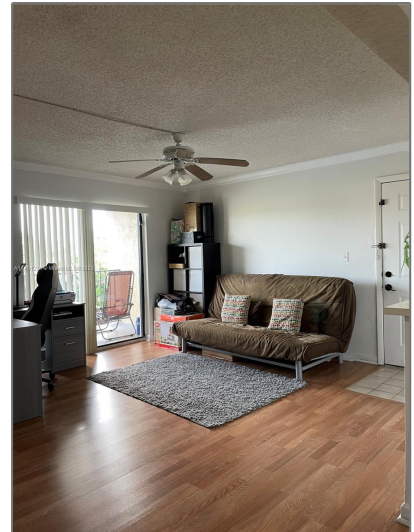

Residential Lease For Rent

739 Sqft - 450 W Palm Cir W # 307, Pembroke Pines, Florida 33025

Basic [Details](#)

Property Type: **Residential Lease**

Listing Type: **For Rent**

Listing ID: **A11401276**

Price: **\$1,900**