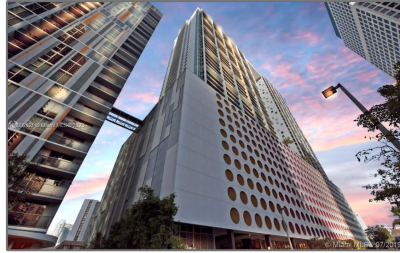

Residential Lease For Rent

738 Sqft - 500 Brickell Ave # 2006, Miami, Florida 33131

Basic [Details](#)

Property Type:	Residential Lease
Listing Type:	For Rent
Listing ID:	A11392121
Price:	\$3,300
Bedrooms:	1
Bathrooms:	1
Square Footage:	738 Sqft
Year Built:	2008

Features

<input checked="" type="checkbox"/>	Swimming Pool:	Community
<input checked="" type="checkbox"/>	Furnished:	Furnished

Address [Map](#)

Country:	US
State:	FL
County:	Miami-Dade County
City:	Miami
Zipcode:	33131
Street:	500 Brickell Ave # 2006
Building Name:	500 BRICKELL EAST CONDO
Floor Number:	0
Longitude:	W81° 48' 33.8"