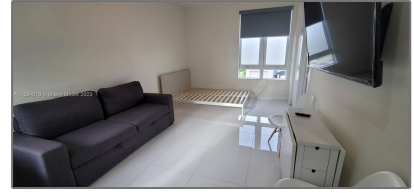

# Residential Lease For Rent

2,599 Sqft - 6435 NW 105th Ct # 6435, Doral,  
Florida 33178

## Basic [Details](#)

Property Type: **Residential Lease**

Listing Type: **For Rent**

Listing ID: **A11384619**

Price: **\$2,000**

Bathrooms: **1**

Square Footage: **2,599 Sqft**

Year Built: **2015**