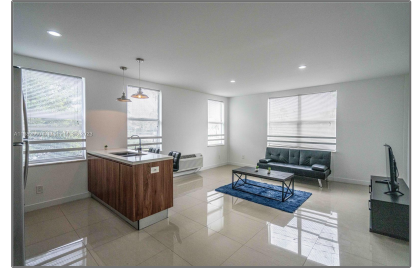

Residential Lease For Rent

650 Sqft - 924 Marseille Dr # 33, Miami Beach,
Florida 33141

Basic [Details](#)

Property Type:	Residential Lease
Listing Type:	For Rent
Listing ID:	A11389660
Price:	\$2,100
Bedrooms:	1
Bathrooms:	1
Square Footage:	650 Sqft
Year Built:	1926
Lot Area:	9,375 Sqft