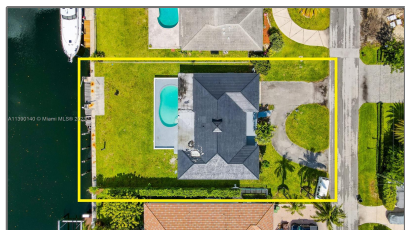

# Residential Lease For Rent

2,108 Sqft - 425 Tamarind Dr, Hallandale Beach,  
Florida 33009

## Basic [Details](#)

Property Type: **Residential Lease**

Listing Type: **For Rent**

Listing ID: **A11390140**

Price: **\$6,995**

Bedrooms: **4**

Bathrooms: **3**

Square Footage: **2,108 Sqft**

Year Built: **1966**

Lot Area: **13,500 Sqft**