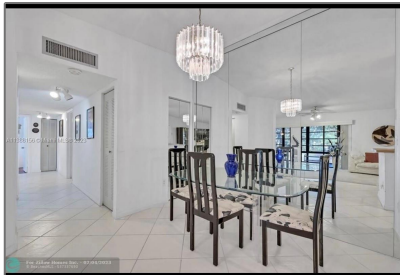

Residential Lease For Rent

1,163 Sqft - 9406 S Belfort Cir # 213, Tamarac,
Florida 33321

Basic [Details](#)

Property Type: **Residential Lease**

Listing Type: **For Rent**

Listing ID: **A11388156**

Price: **\$2,200**