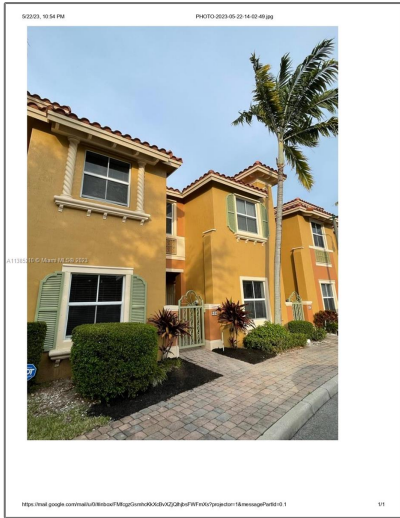

Residential Lease For Rent

1,747 Sqft - 805 SW 143rd Ave # 805, Pembroke Pines, Florida 33027

Basic Details

Property Type: **Residential Lease**

Listing Type: **For Rent**

Listing ID: **A11385210**

Price: **\$3,000**

Bedrooms: **3**

Bathrooms: **2**

Half Bathrooms: **1**

Square Footage: **1,747 Sqft**

Year Built: **2011**

Lot Area: **1,272 Sqft**

Features

- View: **Lake**
- Pet Allowed: **Restrictions Or Possible Restrictions**
- Furnished: **Unfurnished**