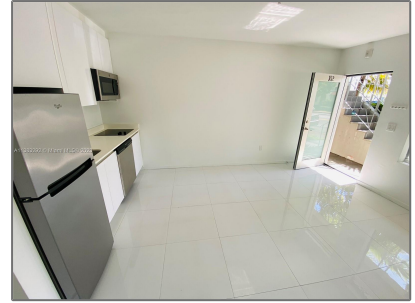

Residential Lease For Rent

410 Sqft - 801 15th Street # 102, Miami Beach,
Florida 33139

Basic [Details](#)

Property Type: **Residential Lease**

Listing Type: **For Rent**

Listing ID: **A11383292**

Price: **\$2,100**

Bedrooms: **1**

Bathrooms: **1**

Square Footage: **410 Sqft**

Year Built: **1956**

Address [Map](#)

Country: **US**

State: **FL**

County: **Miami-Dade County**

City: **Miami Beach**

Zipcode: **33139**

Street: **801 15th Street #
102**

Building Name: **ELISA CONDO**

Floor Number: **0**

Longitude: **W81° 51' 47.5"**

Features

✓	Heating System:	Central
✓	Cooling System:	Central Air
✓	Pet Allowed:	Restrictions Or Possible Restrictions
✓	Furnished:	Unfurnished