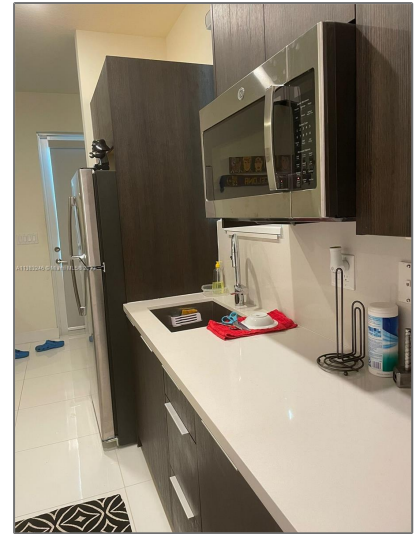

Residential Lease For Rent

2,379 Sqft - 6613 NW 103rd Pkwy, Doral, Florida
33178

Basic [Details](#)

Property Type: **Residential Lease**

Listing Type: **For Rent**

Listing ID: **A11383246**

Price: **\$1,900**

Bathrooms: **1**

Square Footage: **2,379 Sqft**

Year Built: **2019**

Lot Area: **2,459 Sqft**

Address [Map](#)

Country: **US**

State: **FL**

County: **Miami-Dade County**