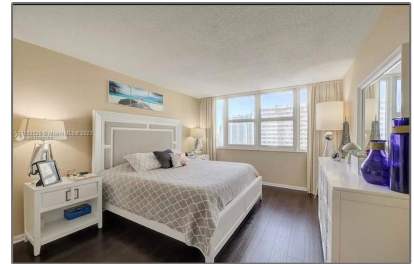

Residential Lease For Rent

1,248 Sqft - 2030 S Ocean Dr # 1705, Hallandale Beach, Florida 33009

Basic [Details](#)

Property Type:	Residential Lease
Listing Type:	For Rent
Listing ID:	A11383229
Price:	\$2,800
Bedrooms:	2
Bathrooms:	2
Square Footage:	1,248 Sqft
Year Built:	1970