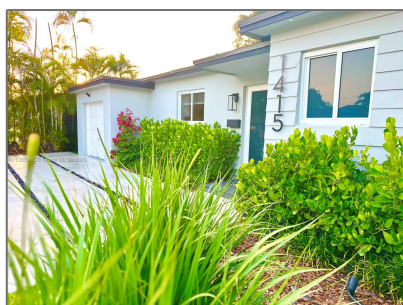

Residential Lease For Rent

1,468 Sqft - 1415 NE 200th Ter, Miami, Florida
33179

Basic [Details](#)

Property Type: **Residential Lease**

Listing Type: **For Rent**

Listing ID: **A11383045**

Price: **\$3,900**

Bedrooms: **3**

Bathrooms: **2**

Square Footage: **1,468 Sqft**

Year Built: **1958**

Lot Area: **9,295 Sqft**

Address [Map](#)

Country: **US**

State: **FL**

County: **Miami-Dade County**

City: **Miami**

Zipcode: **33179**

Street: **1415 NE 200th Ter**

Building Name: **SEDRISH SUB**

Floor Number: **0**

Longitude: **W81° 49' 35.2"**

Features