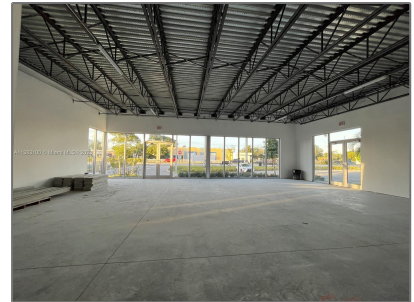

Commercial Sale For Sale

- 4250 W Hallandale Beach Blvd # 1, Pembroke Park, Florida 33023

Basic [Details](#)

Property Type: **Commercial Sale**

Listing Type: **For Sale**

Listing ID: **A11383100**

Price: **$23**

Year Built: **2021**

Lot Area: **33,350 Sqft**

Features

✓ Heating System: **Central Individual A/c, Central Electric**

✓ Cooling System: **Central Individual A/c**

✓ Parking: **37**

Address [Map](#)

Country: **US**

State: **FL**

County: **Broward County**

City: **Pembroke Park**

Zipcode: **33023**

Street: **4250 W Hallandale Beach Blvd # 1**

Floor Number: **0**

Longitude: **W81° 48' 51.6"**

Latitude: **N25° 59' 2.7"**

Agent [Info](#)