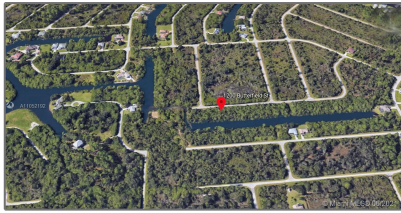

Land/boat Docks For Sale

- 1200 Butterfield Dr, Port Charlotte, Florida
33953

Basic Details

Property Type:	Land/boat Docks
Listing Type:	For Sale
Listing ID:	A11052192
Price:	\$47,999
Lot Area:	10,000 Sqft

Address Map

Country:	US
State:	FL
County:	Charlotte County
City:	Port Charlotte
Zipcode:	33953
Street:	1200 Butterfield Dr
Building Name:	Port Charlotte Sect 55
Floor Number:	0
Longitude:	W83° 45' 35.9"
Latitude:	N27° 0' 53"