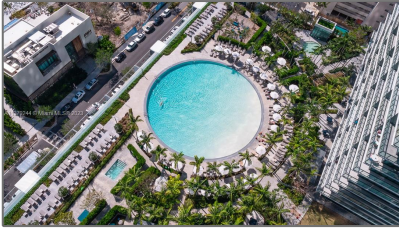

Residential Lease For Rent

1,151 Sqft - 650 NE 32nd St # 2105, Miami,
Florida 33137

Basic [Details](#)

Property Type: **Residential Lease**

Listing Type: **For Rent**

Listing ID: **A11379244**

Price: **\$5,600**

City: **Miami**

Zipcode: **33137**

Street: **650 NE 32nd St #
2105**

Building Name: **PARAISO BAY
CONDO**

Floor Number: **0**

Longitude: **W81° 48' 49.4"**

Latitude: **N25° 48' 25"**

Features