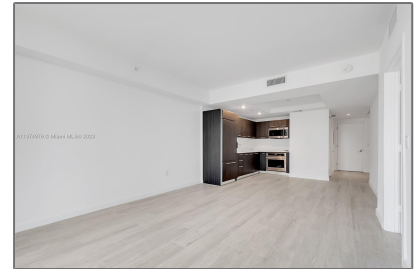

Residential Lease For Rent

852 Sqft - 45 SW 9th St # 2105, Miami, Florida
33130

Basic [Details](#)

Property Type:	Residential Lease
Listing Type:	For Rent
Listing ID:	A11374976
Price:	\$3,800
Bedrooms:	1
Bathrooms:	2
Square Footage:	852 Sqft
Year Built:	2017

Features

✓ Heating System:	Central
✓ Cooling System:	Central Air
✓ View:	Water
✓ Pet Allowed:	Maximum 20 Lbs
✓ Patio:	Open Balcony
✓ Furnished:	Unfurnished

Address [Map](#)

Country:	US
State:	FL
County:	Miami-Dade County
City:	Miami
Zipcode:	33130
Street:	45 SW 9th St # 2105
Building Name:	BRICKELL HEIGHTS EAST CON
Floor Number:	0
Longitude:	W81° 48' 22.5"