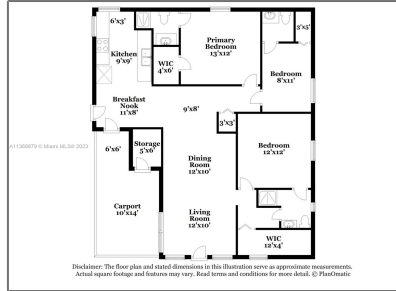

Residential Lease For Rent

1,220 Sqft - 1548 SW 28th Ter, Fort Lauderdale,
Florida 33312

Basic [Details](#)

Property Type: **Residential Lease**

Listing Type: **For Rent**

Listing ID: **A11368679**

Price: **\$3,225**

Bedrooms: **3**

Bathrooms: **2**

Half Bathrooms: **1**

Square Footage: **1,220 Sqft**

Year Built: **1950**

Lot Area: **9,950 Sqft**

Features

Pet Allowed:

Zipcode: **33312**

Street: **1548 SW 28th Ter**

Building Name: **CHULA VISTA**

Floor Number: **0**

Longitude: **W81° 49' 12"**

Latitude: **N26° 6' 6.5"**

Agent [Info](#)

Daniel Lombardi