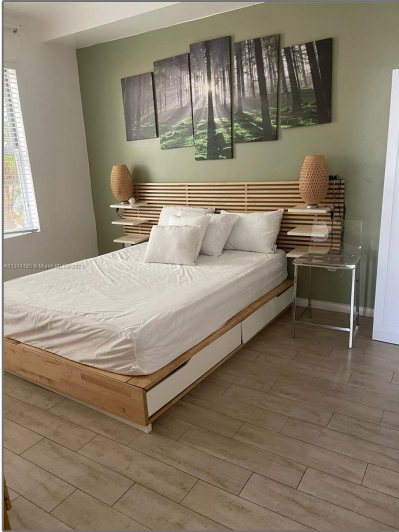

# Residential Lease For Rent

561 Sqft - 1611 Meridian Ave # 108, Miami Beach, Florida 33139

## Basic [Details](#)

Property Type: **Residential Lease**

Listing Type: **For Rent**

Listing ID: **A11374185**

Price: **\$2,350**

Bedrooms: **1**

Bathrooms: **1**

Square Footage: **561 Sqft**