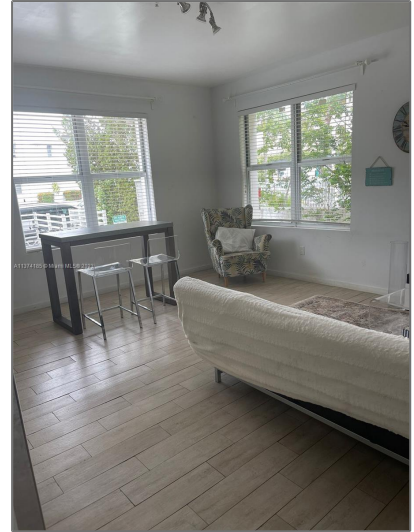

# Residential Lease For Rent

561 Sqft - 1611 Meridian Ave # 108, Miami Beach, Florida 33139

## Basic [Details](#)

Property Type: **Residential Lease**

Listing Type: **For Rent**

Listing ID: **A11374185**

Price: **\$2,350**

Bedrooms: **1**

Bathrooms: **1**

Square Footage: **561 Sqft**