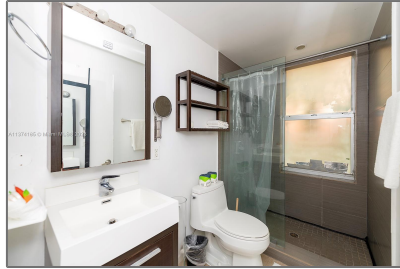

# Residential Lease For Rent

561 Sqft - 1611 Meridian Ave # 108, Miami Beach, Florida 33139

## Basic [Details](#)

Property Type: **Residential Lease**

Listing Type: **For Rent**

Listing ID: **A11374185**

Price: **\$2,350**

Bedrooms: **1**

Bathrooms: **1**

Square Footage: **561 Sqft**