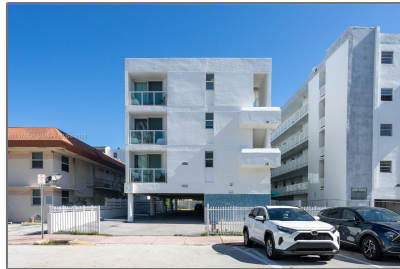

Residential Lease For Rent

800 Sqft - 2011 Bay Dr # 6, Miami Beach, Florida
33141

Basic [Details](#)

Property Type:	Residential Lease
Listing Type:	For Rent
Listing ID:	A11374406
Price:	\$2,000
Bedrooms:	1
Bathrooms:	1
Square Footage:	800 Sqft
Year Built:	1977
Lot Area:	7,266 Sqft

Features

✓	Heating System:	Central
✓	Cooling System:	Central Air
✓	Fence:	Fenced
✓	View:	Other
✓	Pet Allowed:	More Than 20 Lbs
✓	Furnished:	Unfurnished

Address [Map](#)

Country:	US
State:	FL
County:	Miami-Dade County
City:	Miami Beach
Zipcode:	33141
Street:	2011 Bay Dr # 6
Building Name:	ISLE OF NORMANDY- MIAMI VI
Floor Number:	0