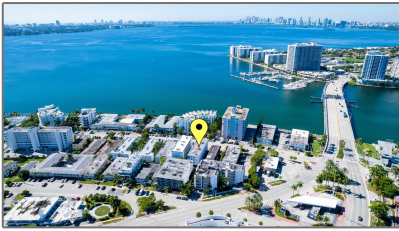

Residential Lease For Rent

800 Sqft - 2011 Bay Dr # 6, Miami Beach, Florida
33141

Basic [Details](#)

Property Type:	Residential Lease
Listing Type:	For Rent
Listing ID:	A11374406
Price:	\$2,000
Bedrooms:	1
Bathrooms:	1
Square Footage:	800 Sqft
Year Built:	1977
Lot Area:	7,266 Sqft

Features

✓	Heating System:	Central
✓	Cooling System:	Central Air
✓	Fence:	Fenced
✓	View:	Other
✓	Pet Allowed:	More Than 20 Lbs
✓	Furnished:	Unfurnished

Address [Map](#)

Country:	US
State:	FL
County:	Miami-Dade County
City:	Miami Beach
Zipcode:	33141
Street:	2011 Bay Dr # 6
Building Name:	ISLE OF NORMANDY- MIAMI VI
Floor Number:	0

Longitude: **W81° 51' 28.6"**

Latitude: **N25° 51' 2.3"**

Agent [Info](#)

Daniel Lombardi

📞 (305) 695-1600

📞 (786) 525-6127

✉️ daniel@lomardiproperties.com
