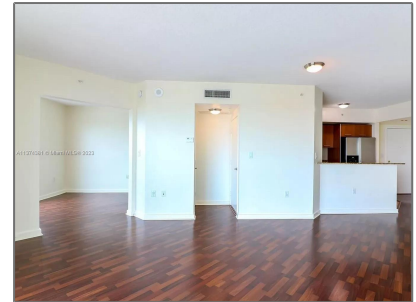

Residential Lease For Rent

657 Sqft - 9055 SW 73 Ct # 1403, Miami, Florida 33156

Basic [Details](#)

Property Type: **Residential Lease**

Listing Type: **For Rent**

Listing ID: **A11374381**

Price: **\$2,300**