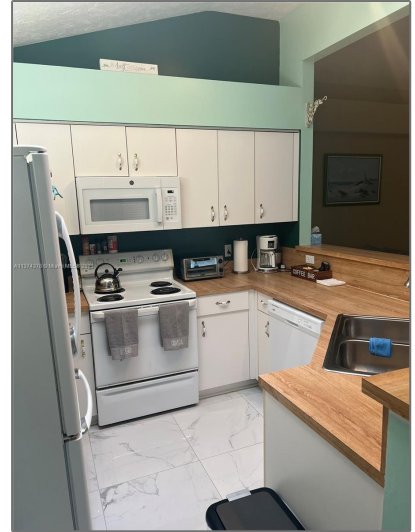

## Basic [Details](#)

Property Type: **Residential Lease**

Listing Type: **For Rent**

Listing ID: **A11374378**

Price: **\$2,900**

Bedrooms: **3**

Bathrooms: **2**

Square Footage: **1,446 Sqft**